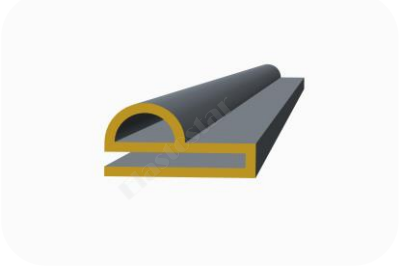

ESRE-014

ESRE-015

Pictures are only for Reference
We can make Any Size, Shape, and color

E Shape Profiles

Call: 614-841-4400
Email: Info@elastostar.com

ESRE-016

ESRE-017

ESRE-018