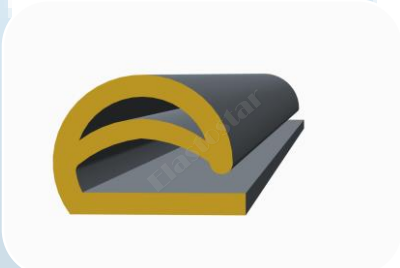

Pictures are only for Reference
We can make Any Size, Shape, and color

E Shape Profiles

Call: 614-841-4400
Email: Info@elastostar.com

ESRE-023