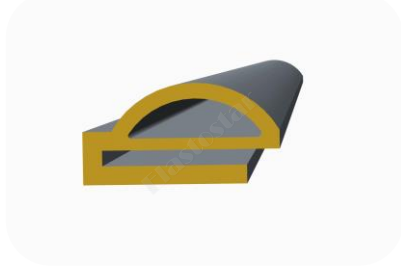

Pictures are only for Reference
We can make Any Size, Shape, and color

E Shape Profiles

Call: 614-841-4400
Email: Info@elastostar.com

ESRE-001

ESRE-002

ESRE-003

ESRE-004

ESRE-005