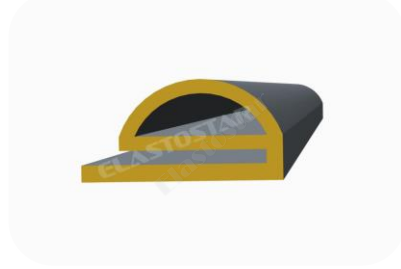

ESRE-014

ESRE-015

Pictures are only for Reference
We can make Any Size, Shape, and color

E Shape Profiles

Call: 614-841-4400
Email: Info@elastostar.com

ESRE-016

ESRE-017

ESRE-018