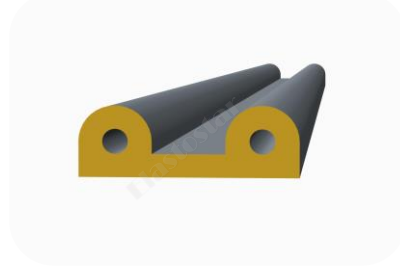

Pictures are only for Reference
We can make Any Size, Shape, and color

Double Bulb Profiles

Call: 614-841-4400
Email: Info@elastostar.com

ESRDB-001

ESRDB-002

ESRDB-003

ESRDB-004

ESRDB-005