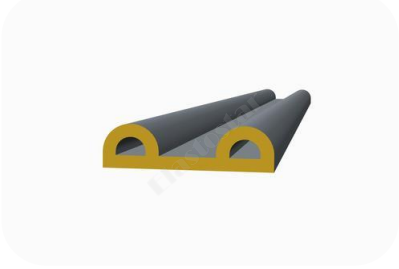

ESRD-014

ESRD-015

Pictures are only for Reference
We can make Any Size, Shape, and color

Double Bulb Profiles

Call: 614-841-4400
Email: Info@elastostar.com

ESRDB-016

ESRDB-017

ESRDB-018