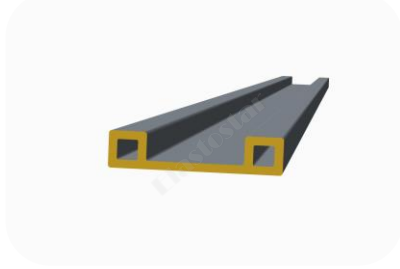

Pictures are only for Reference
We can make Any Size, Shape, and color

Double Bulb Profiles

Call: 614-841-4400
Email: Info@elastostar.com

ESRDB-001

ESRDB-002

ESRDB-003

ESRDB-004

ESRDB-005