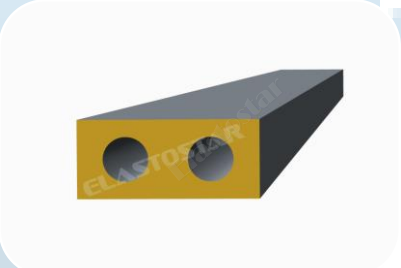

Pictures are only for Reference
We can make Any Size, Shape, and color

Square & Rectangular Shape Profiles

Call: 614-841-4400
Email: Info@elastostar.com

ESRSR-010